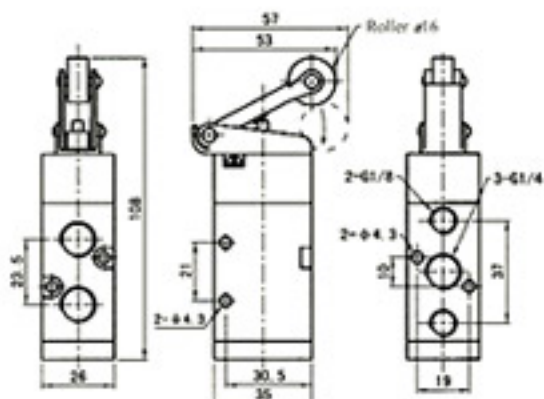

Technical Parameter

Specification	G522R, PP, PPL, PB, EB, TB, LB
Applicable Medium	Compressed Air
Pressure Range	0~1.0MPa
Operating Method	Direct Action Type
Lubrication	Needless
Applicable Temperature	-5~60°C
The Button's Standard Color	Black; LB Red; PP, PPL, PB, EB, TB
The Button's Color Available	Green, Black; PP, PPL, PB, TB

Ordering Code

Graphics Sign

Figure Dimension

● G522

● G522R

Note: The push button types of G522 are the same as G321's.