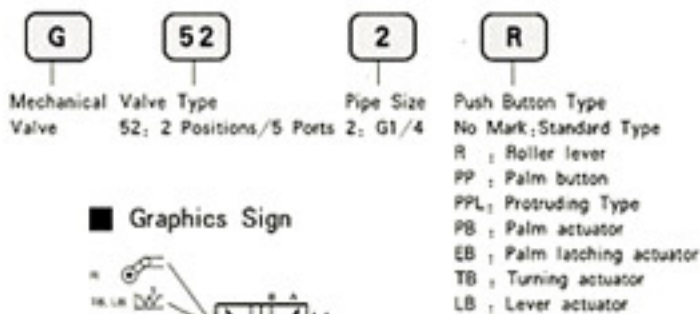

Technical Parameter

Specification	G522R, PP, PPL, PB, EB, TB, LB
Applicable Medium	Compressed Air
Pressure Range	0~1.0MPa
Operating Method	Direct Action Type
Lubrication	Needless
Applicable Temperature	-5~60°C
The Button's Standard Color	Black; LB Red; PP, PPL, PB, EB, TB
The Button's Color Available	Green, Black; PP, PPL, PB, TB

Ordering Code

Graphics Sign

Figure Dimension

● G522

● G522R

Note: The push button types of G522 are the same as G321's.