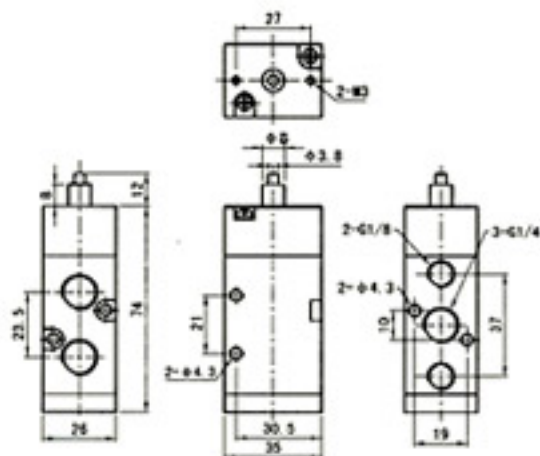

Technical Parameter

Specification	G522R, PP, PPL, PB, EB, TB, LB
Applicable Medium	Compressed Air
Pressure Range	0~1.0MPa
Operating Method	Direct Action Type
Lubrication	Needless
Applicable Temperature	-5~60°C
The Button's Standard Color	Black; LB Red; PP, PPL, PB, EB, TB
The Button's Color Available	Green, Black; PP, PPL, PB, TB

Ordering Code

Graphics Sign

Figure Dimension

● G522

● G522R

Note: The push button types of G522 are the same as G321's.